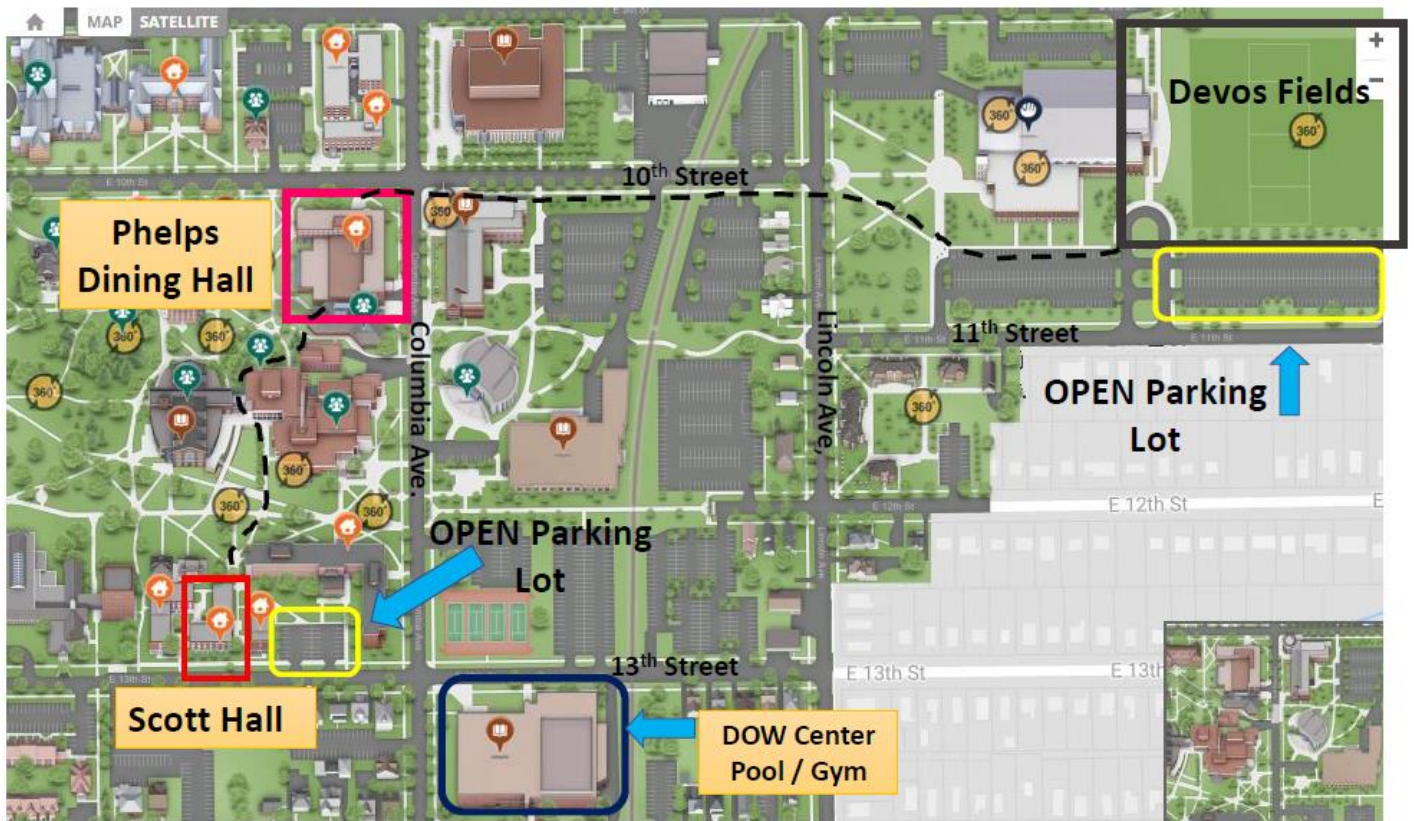

SCOTT HALL – Dorm

PHELPS HALL – Dining facility

DEVOS FIELDS – Camp fields

DOW CENTER – Off Field Activity Center / Pool / Gym